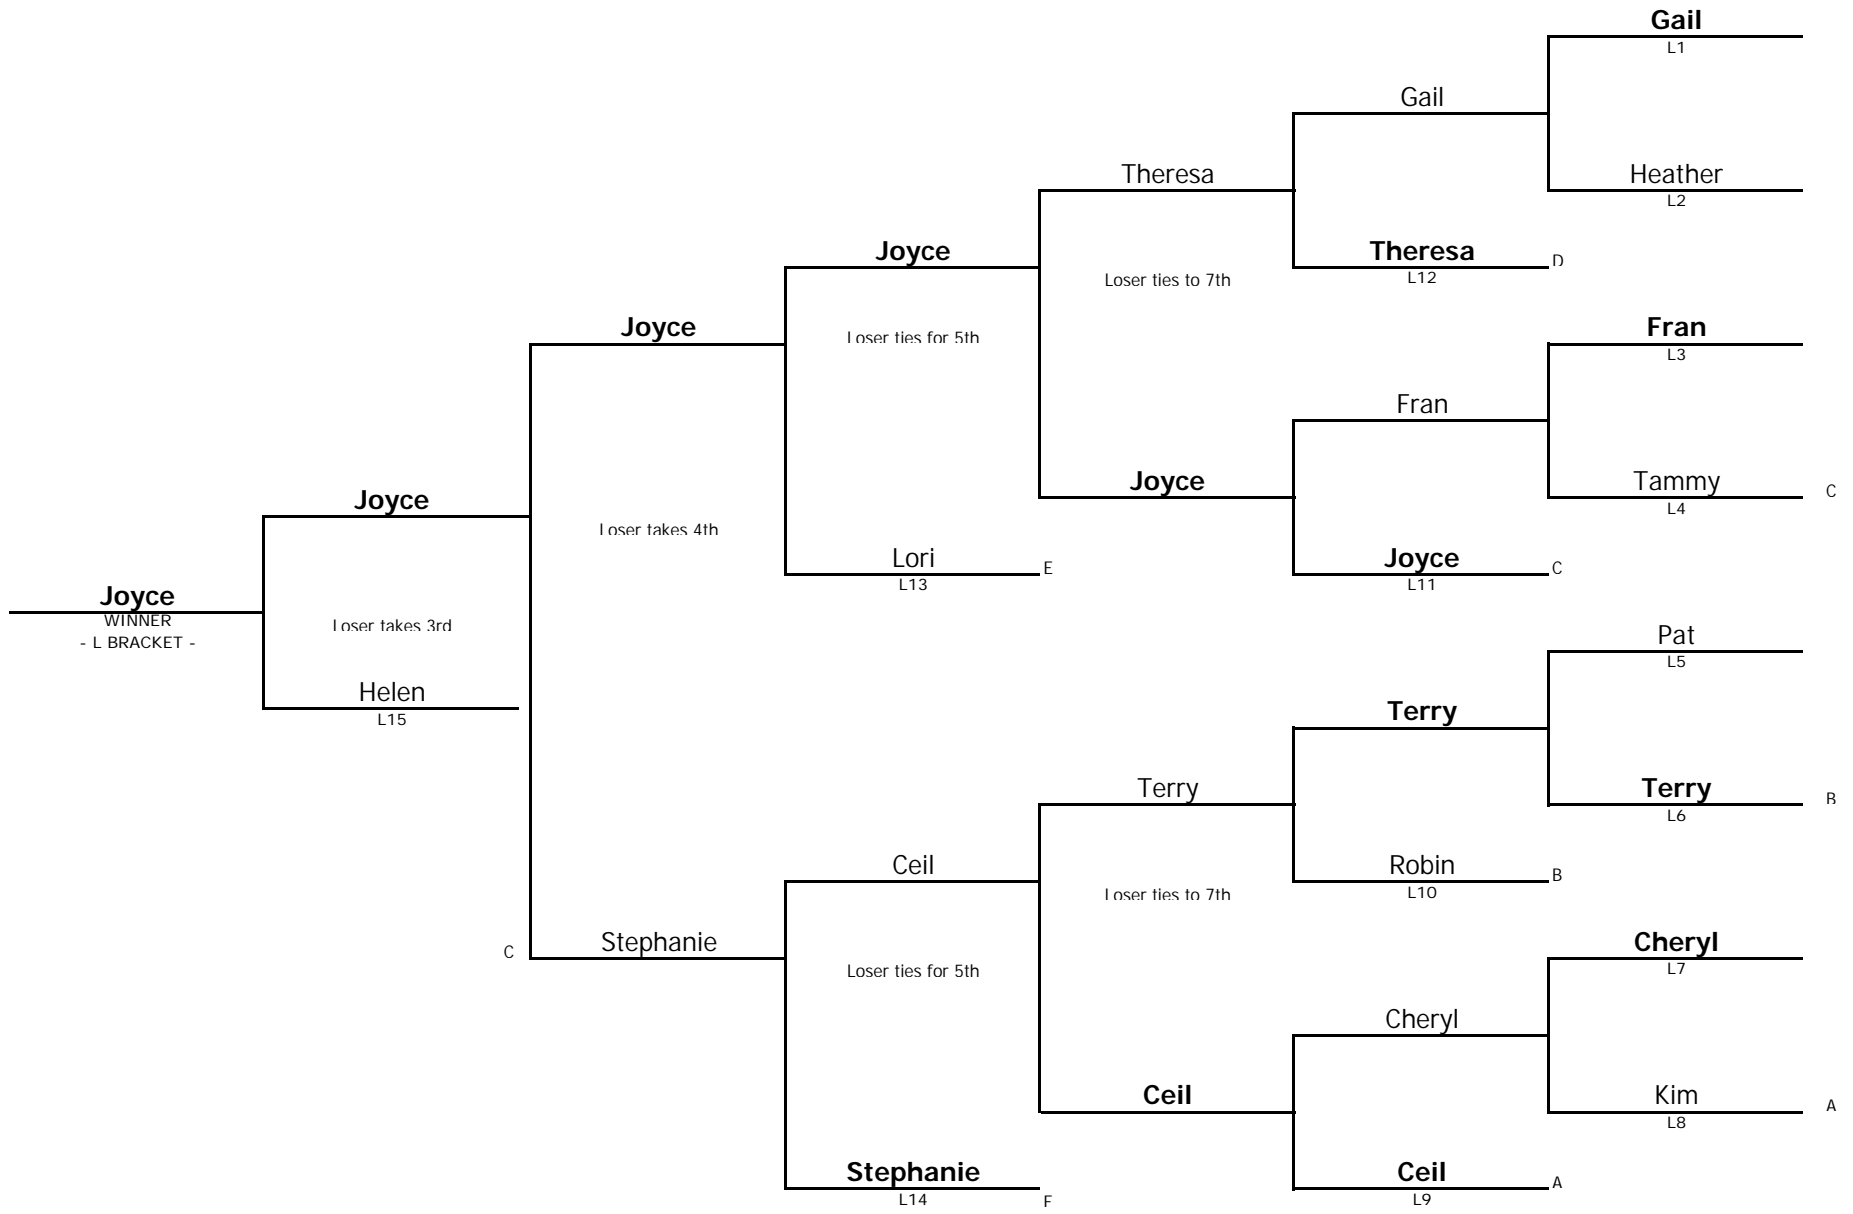

# DOUBLE ELIMINATION TOURNAMENT - 16 Team

2 of 2

# DOUBLE ELIMINATION TOURNAMENT - 16 Team

1 of 2